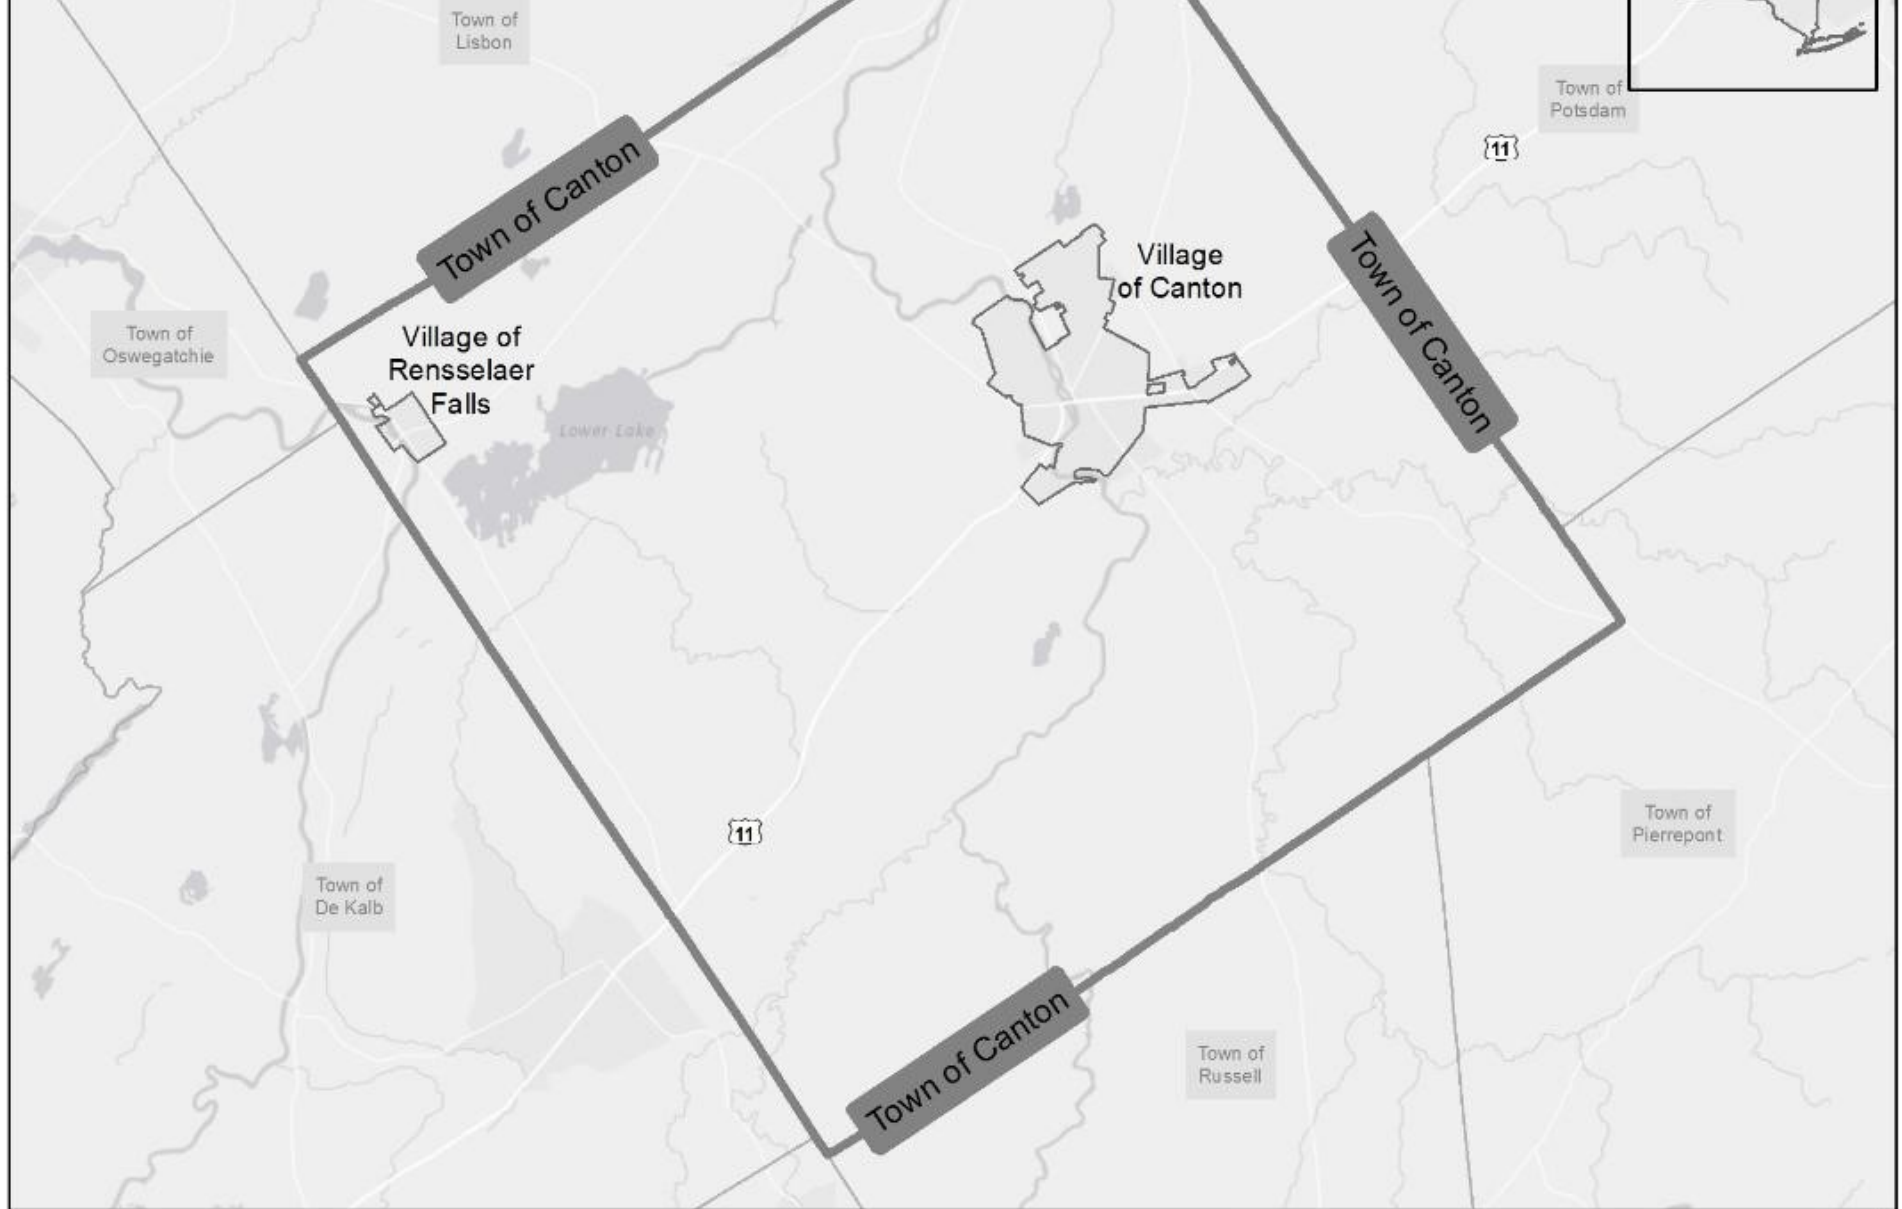

Town of Canton Comprehensive Plan Study Area

Sources: ESRI, NYS GIS, SLU GIS